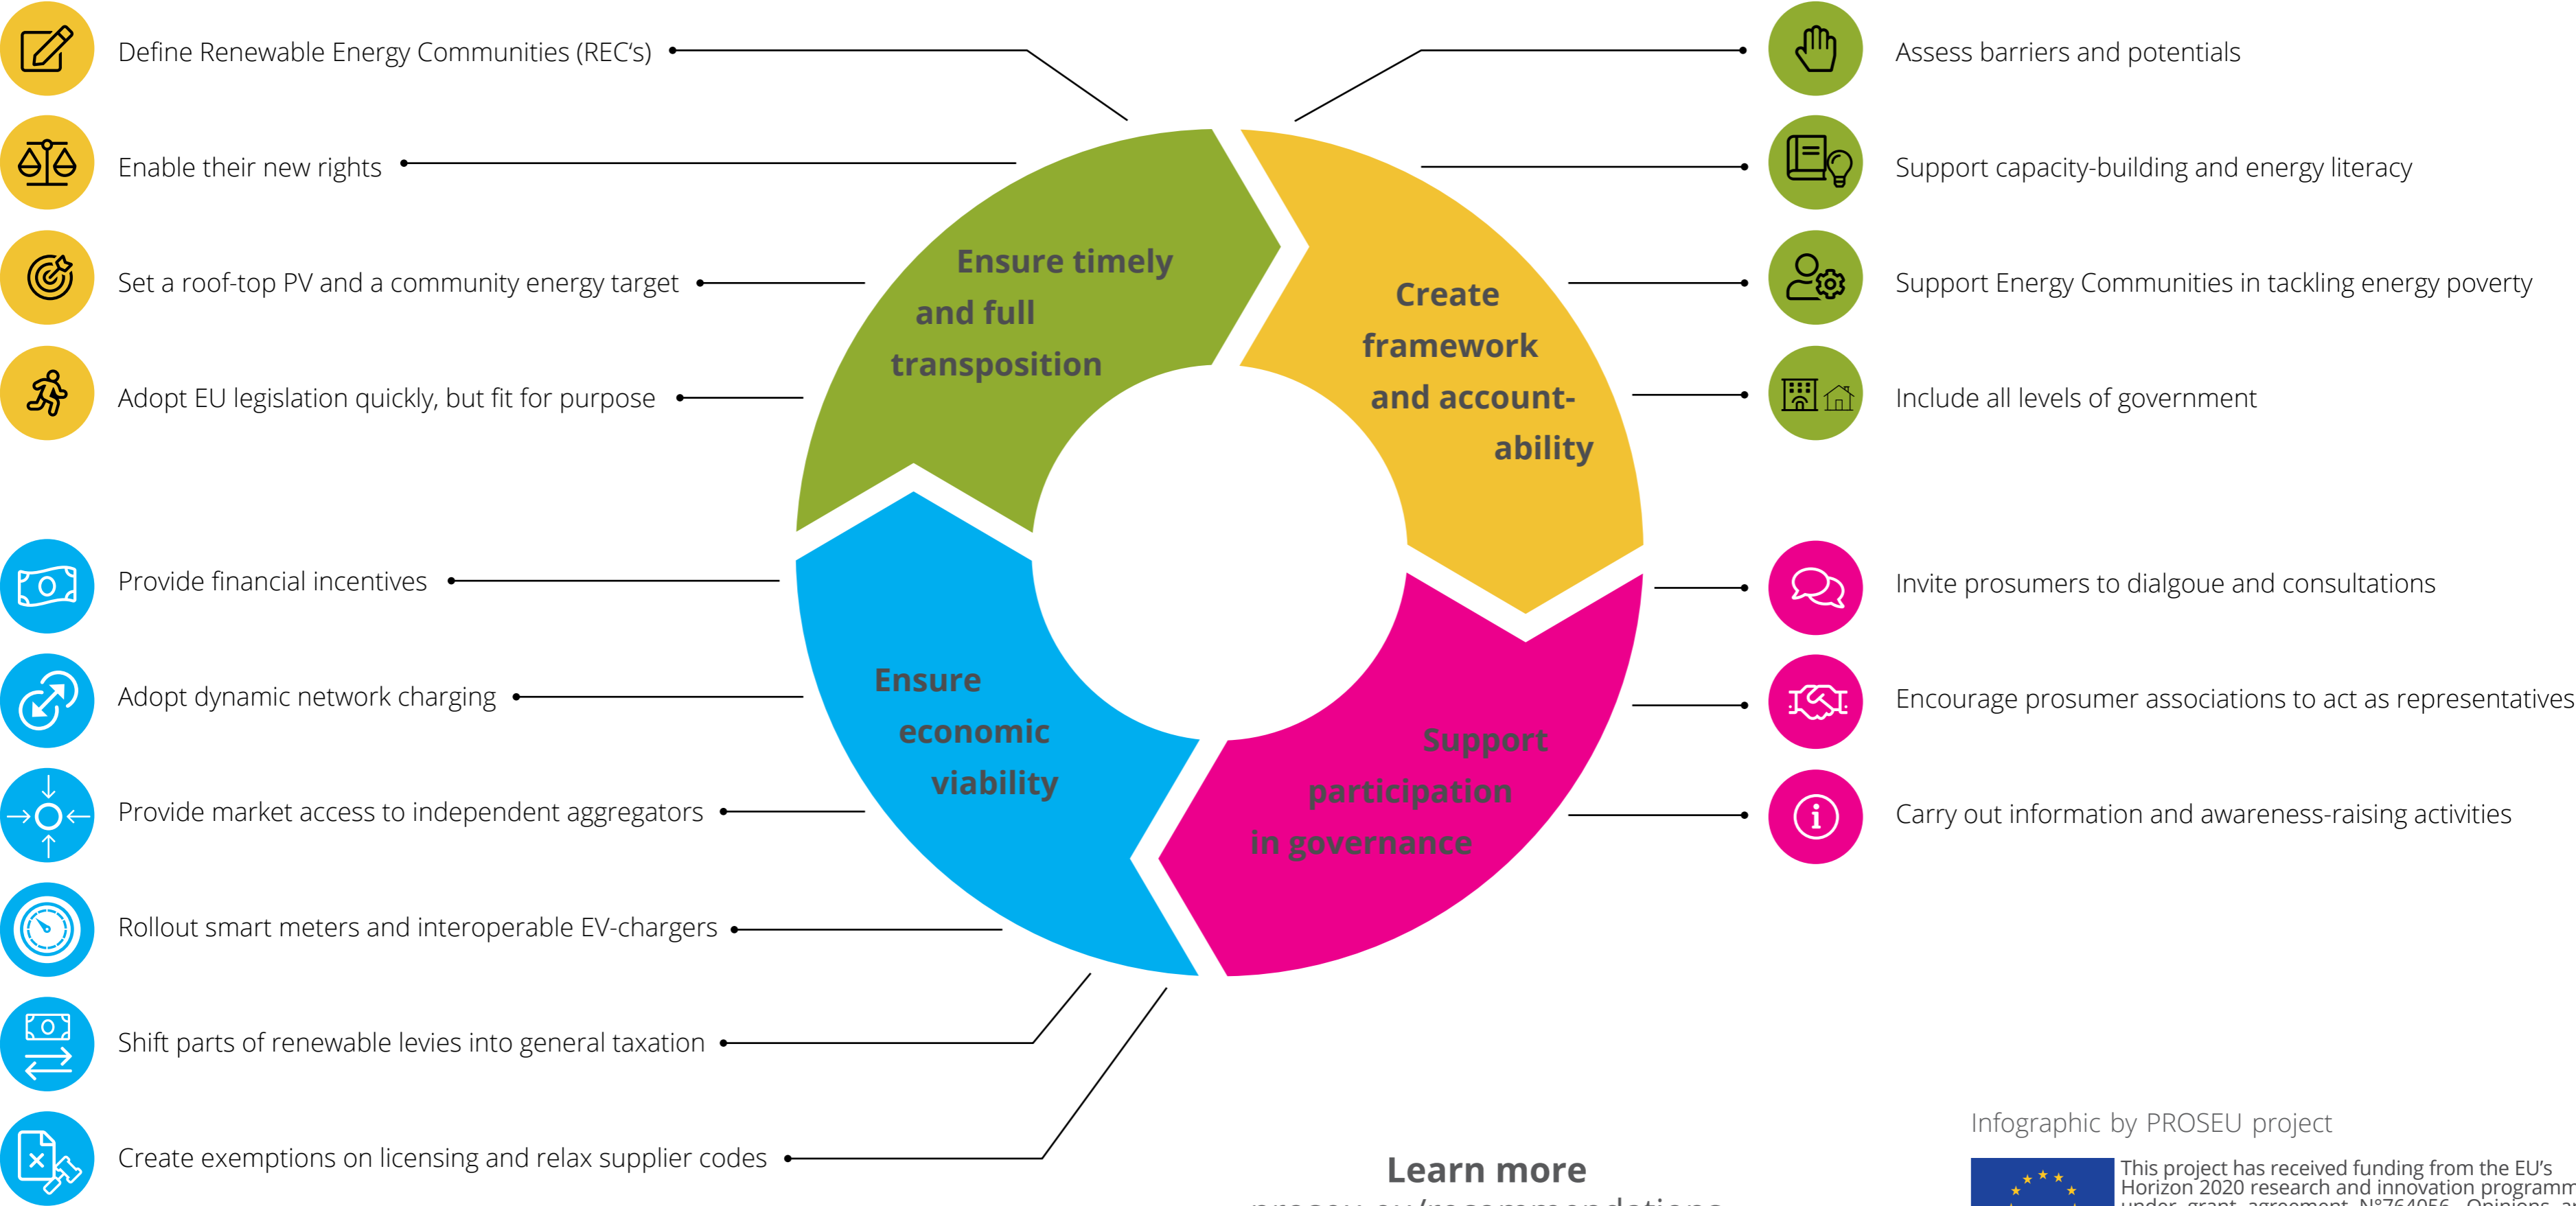

POLICY RECOMMENDATIONS FOR STRENGTHENING PROSUMERS AND ENERGY COMMUNITIES

PROSEU
prosumers for the energy transition

Learn more
proseu.eu/recommendations

Infographic by PROSEU project

This project has received funding from the EU's Horizon 2020 research and innovation programme under grant agreement N°764056. Opinions are those of PROSEU and do not necessarily represent those of the EU.